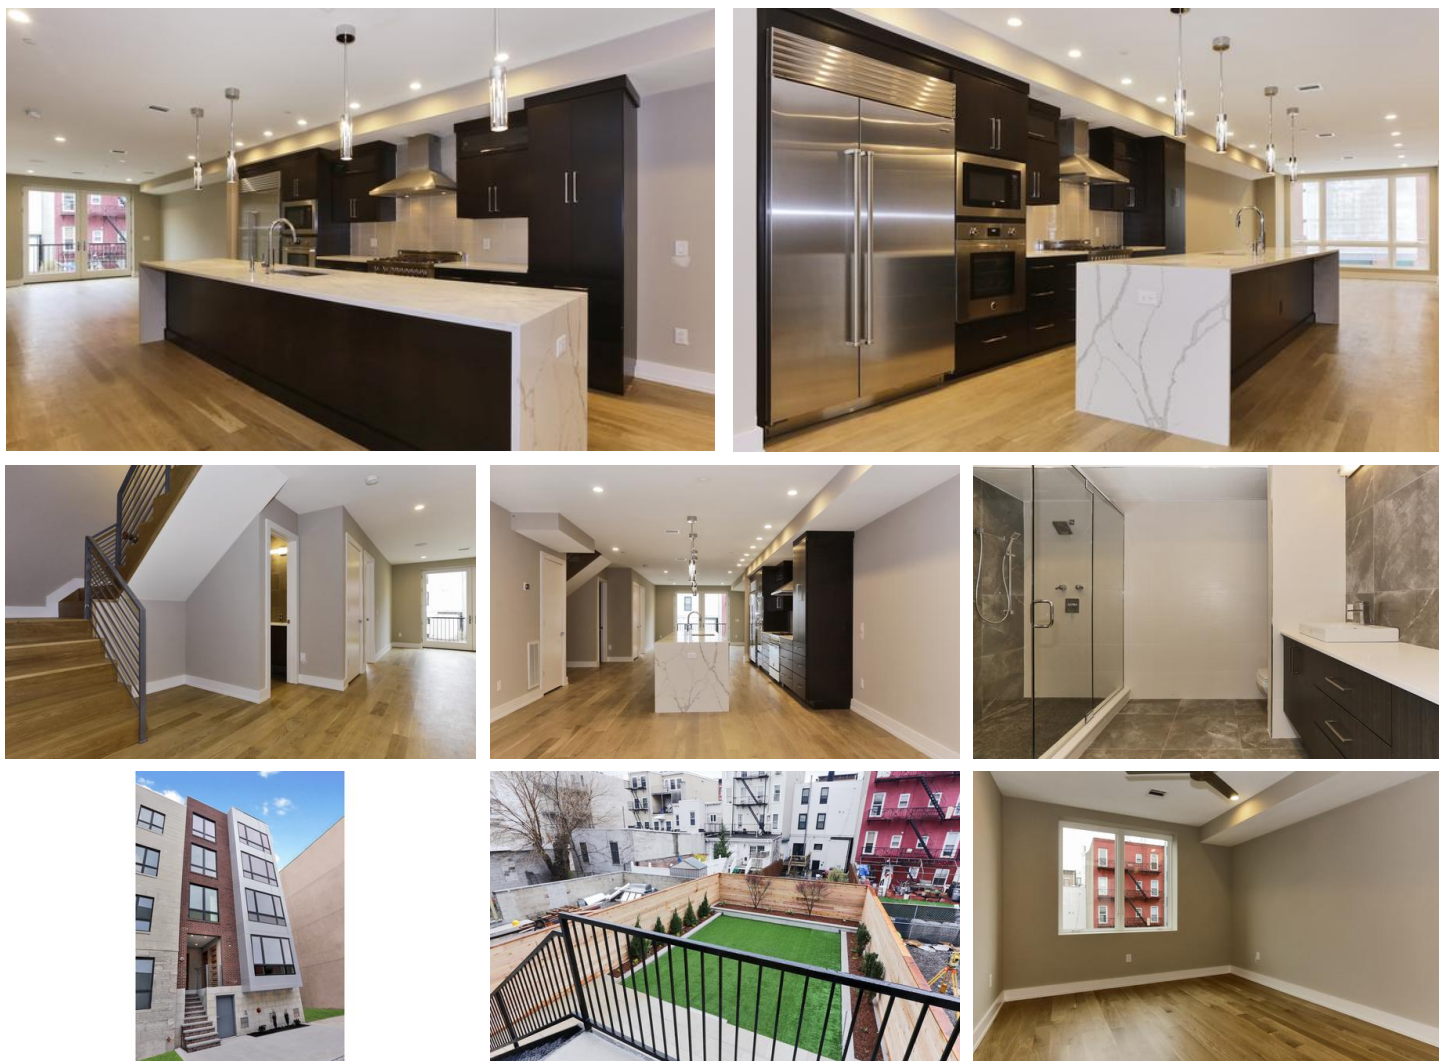

New Construction

View Online: <http://tours.edbergsolutions.com/11111>

Residential Home

Unique, Loft-like, Newly Constructed 4 Bedroom, 4 Bath Duplex with over 2,700 square feet of sophisticated luxurious living space with an open floor plan. Perfect for entertaining. The Unit is located in the heart of Hoboken. There is nothing to do but move right in to this exceptional home, offering 21st century luxury and sophistication near all one could need!