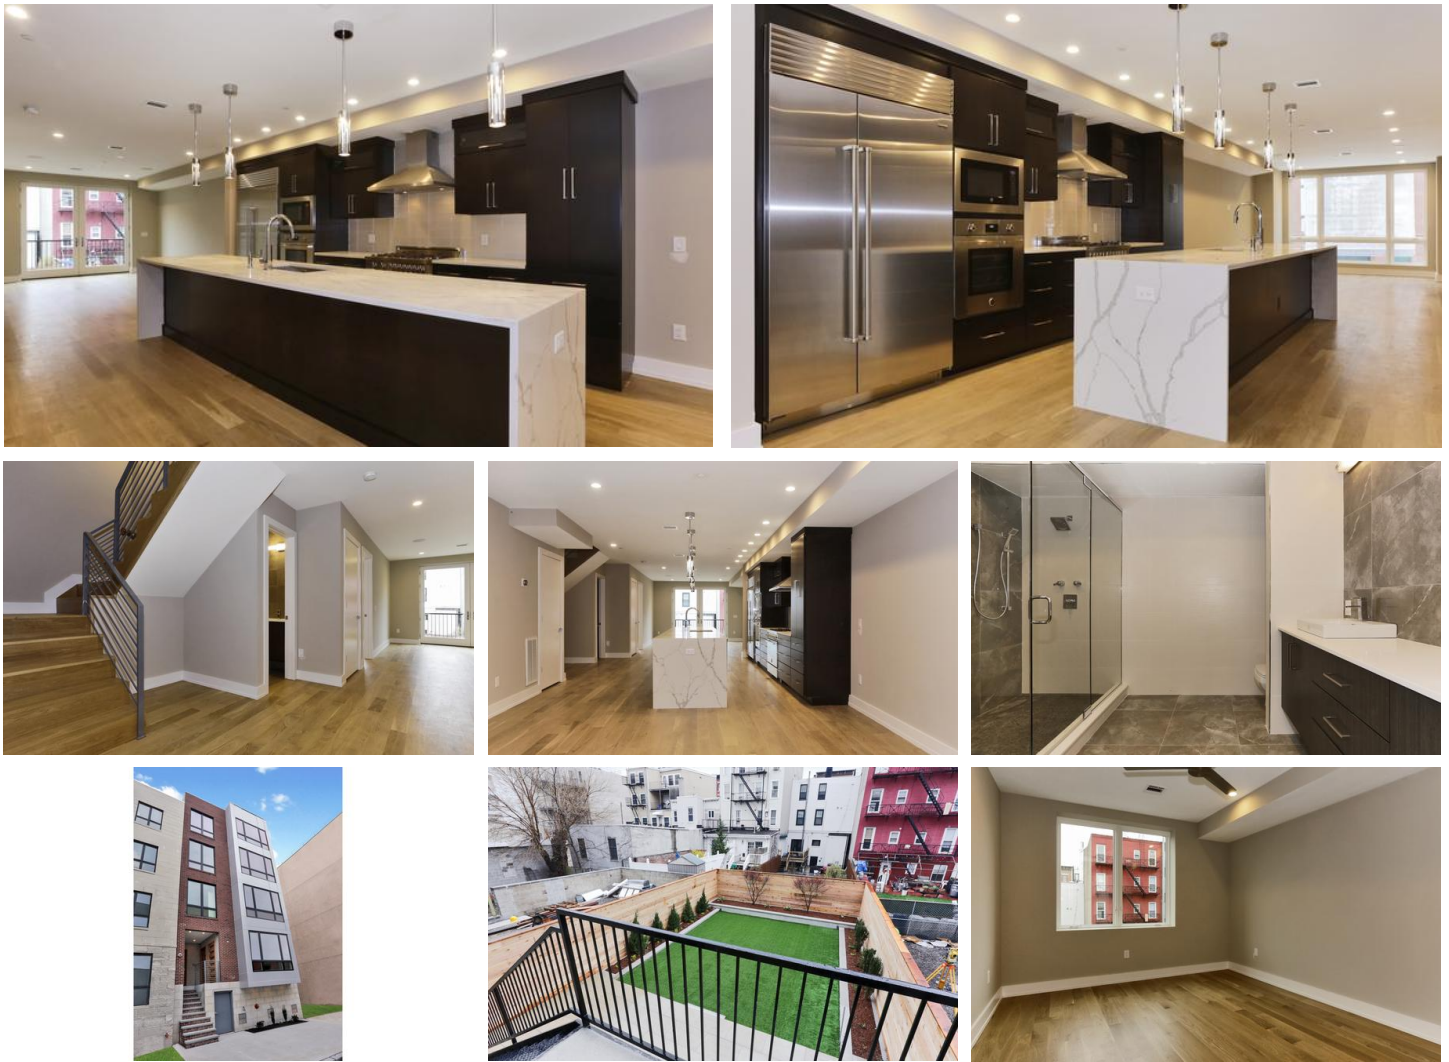

New Construction

View Online: <http://tours.edbergsolutions.com/11111>

Residential Home

Unique, Loft-like, Newly Constructed 4 Bedroom, 4 Bath Duplex with over 2,700 square feet of sophisticated luxurious living space with an open floor plan. Perfect for entertaining. The Unit is located in the heart of Hoboken. There is nothing to do but move right in to this exceptional home, offering 21st century luxury and sophistication near all one could need!