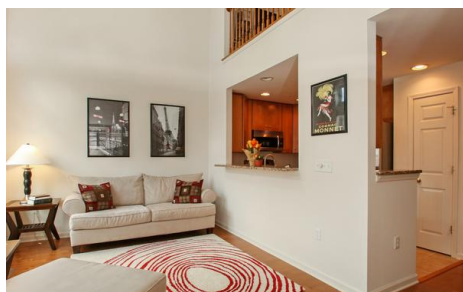

# WELCOME HOME TO 12 ASHLEY CT.

2 bedrooms | 2/1 bathrooms | 1800 sq.ft. | 1 garages | built 2008

**\$ 398,500** Single Family Home

Beautiful updated 2 BR, 2.5 BA unit in one of the best locations in Lafayette Hills. Beautiful sweeping views from the master bedroom balcony are stunning. This home will meet all of your needs and more. The complex has a community pool and gym as well as low maintenance fees.