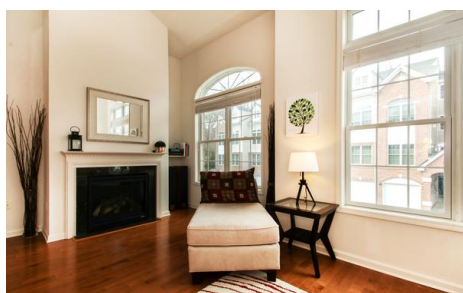

# WELCOME HOME TO 12 ASHLEY CT.

2 bedrooms | 2/1 bathrooms | 1800 sq.ft. | 1 garages | built 2008

**\$ 398,500** Single Family Home

Beautiful updated 2 BR, 2.5 BA unit in one of the best locations in Lafayette Hills. Beautiful sweeping views from the master bedroom balcony are stunning. This home will meet all of your needs and more. The complex has a community pool and gym as well as low maintenance fees.