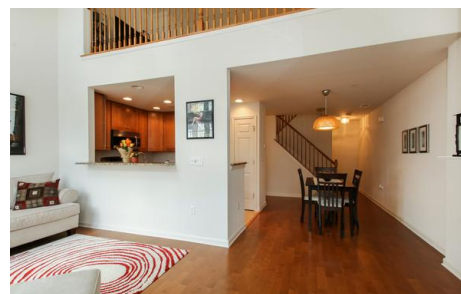

# WELCOME HOME TO 12 ASHLEY CT.

2 bedrooms | 2/1 bathrooms | 1800 sq.ft. | 1 garages | built 2008

**\$ 398,500** Single Family Home

Beautiful updated 2 BR, 2.5 BA unit in one of the best locations in Lafayette Hills. Beautiful sweeping views from the master bedroom balcony are stunning. This home will meet all of your needs and more. The complex has a community pool and gym as well as low maintenance fees.