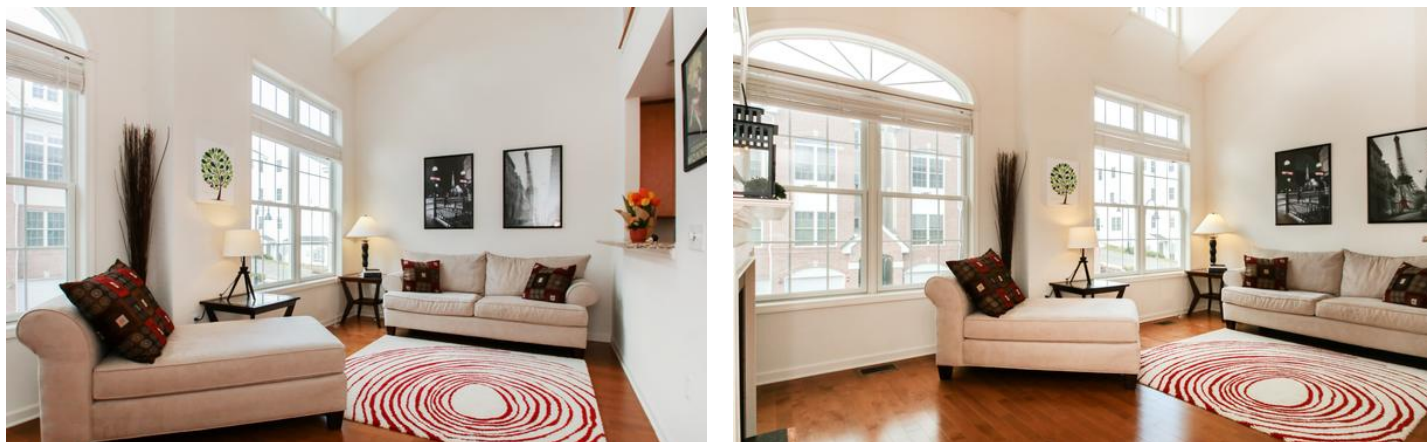

WELCOME HOME TO 12 ASHLEY CT.

2 bedrooms | 2/1 bathrooms | 1800 sq.ft. | 1 garages | built 2008

\$ 398,500 Single Family Home

Beautiful updated 2 BR, 2.5 BA unit in one of the best locations in Lafayette Hills. Beautiful sweeping views from the master bedroom balcony are stunning. This home will meet all of your needs and more. The complex has a community pool and gym as well as low maintenance fees.