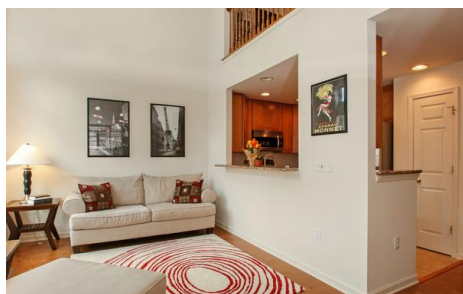

# WELCOME HOME TO 12 ASHLEY CT.

2 bedrooms | 2/1 bathrooms | 1800 sq.ft. | 1 garages | built 2008

**\$ 398,500** Single Family Home

Beautiful updated 2 BR, 2.5 BA unit in one of the best locations in Lafayette Hills. Beautiful sweeping views from the master bedroom balcony are stunning. This home will meet all of your needs and more. The complex has a community pool and gym as well as low maintenance fees.