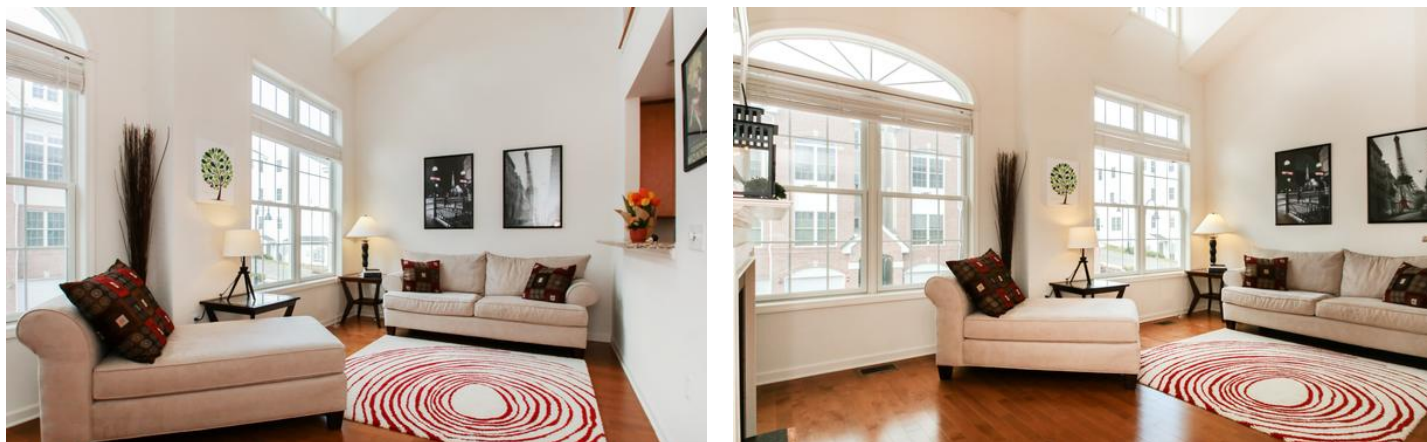

# WELCOME HOME TO 12 ASHLEY CT.

2 bedrooms | 2/1 bathrooms | 1800 sq.ft. | 1 garages | built 2008

**\$ 398,500** Single Family Home

Beautiful updated 2 BR, 2.5 BA unit in one of the best locations in Lafayette Hills. Beautiful sweeping views from the master bedroom balcony are stunning. This home will meet all of your needs and more. The complex has a community pool and gym as well as low maintenance fees.